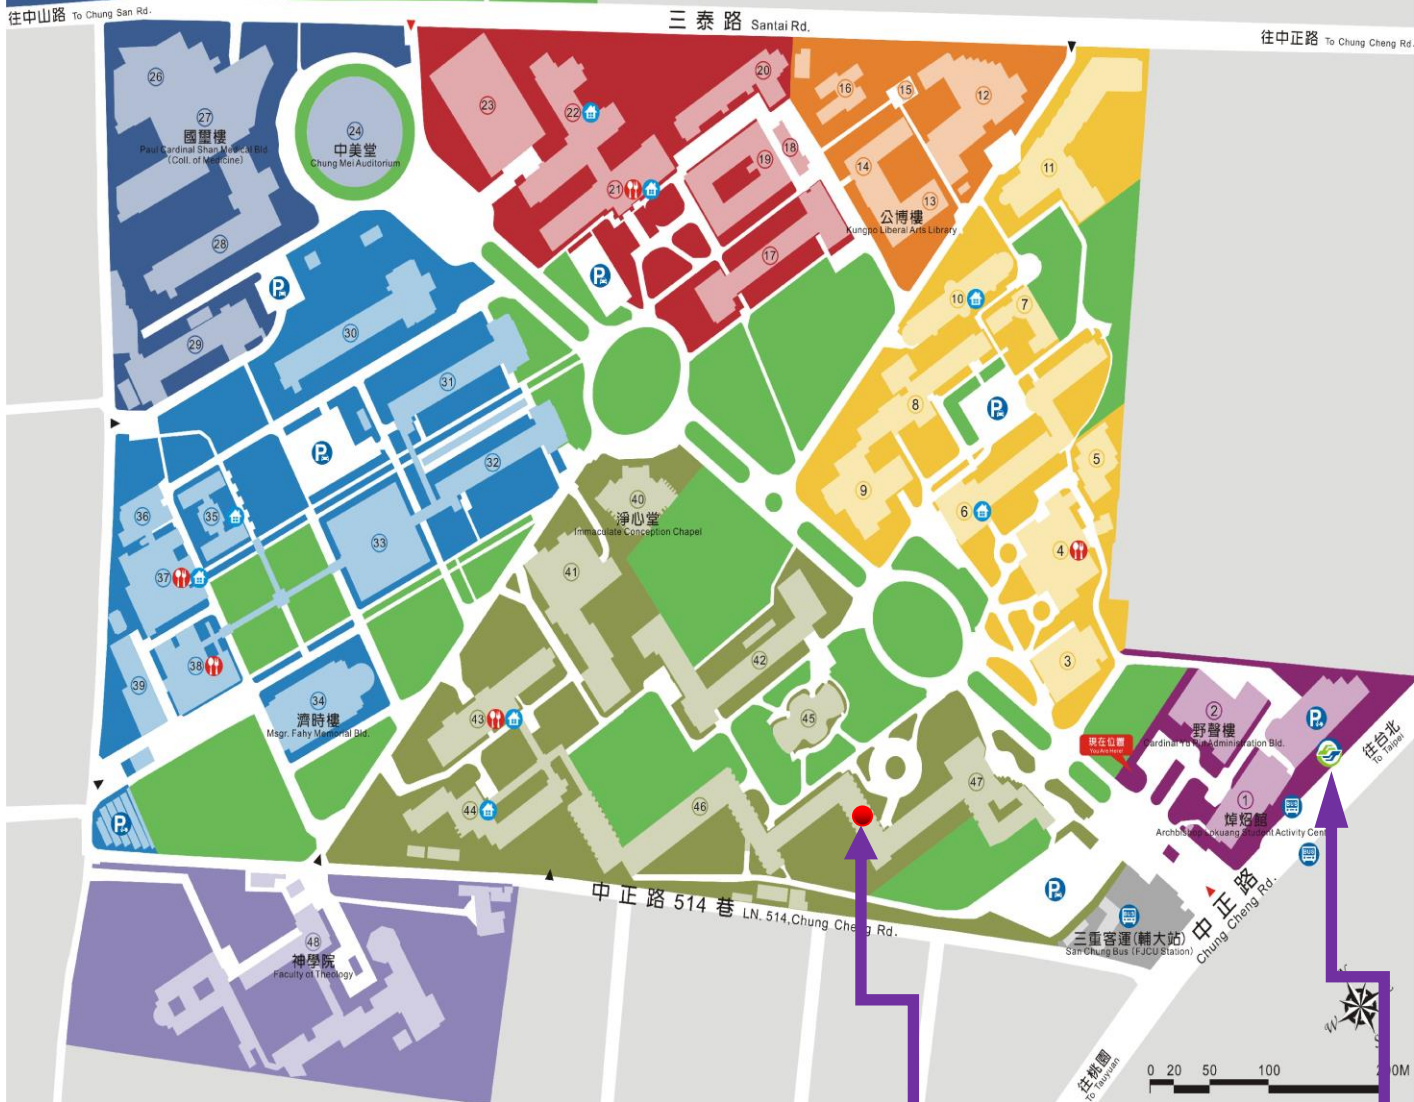

天主教輔仁大學校區地圖

FJCU Campus Map

- 1 焯焰館(推廣部)
Archbishop Lokuang Student Activity Center (FJCU Extension)
 - 2 野聲樓(行政大樓)
Cardinal Yu Pin Administration Bld.
 - 3 舒德樓
Fr. Schulte Bld.
 - 4 輔園/輔大出版社
Fu Yuan Food Court / FJCU Press
 - 5 食品科研大樓
Food Science Pilot Plants & Research Hall
 - 6 宜真/宜善學苑
Yizhen/Yishan Women's Dorm
 - 7 輔幼中心
Child Care Center
 - 8 兼雅樓(民生學院)
Urbania Bld. (Coll. of Human Ecology)
 - 9 朝襟樓
Chau-Yun Bld. (Dept. of Textiles & Clothing)
 - 10 宜美學苑
Yimei Women's Dorm
 - 11 宜聖學苑
Yisheng Women's Dorm
 - 12 藝術學院
Coll. of Arts
 - 13 公博樓(文圖)
Kungpo Liberal Arts Library
 - 14 文研樓(文學院)
Coll. of Liberal Arts
 - 15 于公陵園
The Mausoleum of Cardinal Yu Pin
 - 16 文鐸樓
Priests' Residence
 - 17 文華樓(文學院)
Coll. of Liberal Arts
 - 18 冠五樓(中國聖職單位)
Cardinal Yu Pin Memorial Bld. (Chinese Diocesan Clergy Sec.)
 - 19 文友樓(傳播學院)
Torelli Hall (Coll. of Communication)
 - 20 文開樓(教育學院)
Liberal Enlightenment Hall (Coll. of Education)
 - 21 文舍/文園
Wenshe Women's Dorm / Wen Yuan Food Court
 - 22 文德學苑
Wende Women's Dorm
 - 23 積健樓
Jijian Bld.
 - 24 中美堂
Chung Mei Auditorium
 - 25 附設醫院
FJCU Hospital
 - 26 輔大診所
FJCU Clinic
 - 27 國璽樓(醫學院)
Paul Cardinal Shan Medical Bld. (Coll. of Medicine)
 - 28 倬章樓(醫學院, 天主教學術研究院)
Cho-Chang Bld. (Coll. of Medicine / Academia Catholica)
 - 29 進修部大樓
School of Continuing Education
- 如何迅速使用本地圖查詢**
Guideline for Using the FJCU map